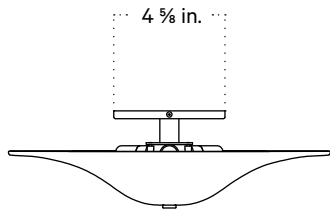

Updated April 17, 2023

Front View

Side View

Front View: Ceiling Installation

Isometric View

Alien Surface Mount, Slim

Technical Specifications

Materials	Ceramic, steel or brass
Product weight	3 lbs
Lead time	12 weeks
Bulbs included (3)	E12 / 110 V / 4.5 W / 450 lm 2700 K / dimmable
Dimmer	TRIAC
Max wattage	30 W
Certifications	UL listed, damp-rated, ADA compliant

Updated April 17, 2023

Front View

Side View

Front View: Ceiling Installation

Isometric View

Finish Options

Brass, glass, and ceramic samples made or finished by hand may exhibit variability. Available for purchase at incommonwith.com/finishes.