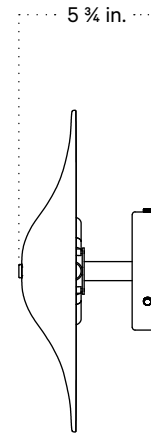

In Common With

Alien Surface Mount
Technical Specifications

Alien Surface Mount

Technical Specifications

Materials	Ceramic, steel and brass
Product weight	3.75 lbs
Lead time	12 weeks
Bulbs included (3)	E12 / 110 V / 4.5 W / 450 lm 2700 K / dimmable
Dimmer	TRIAC
Max wattage	30 W
Certifications	UL listed, damp-rated

Notes

1. This fixture can be installed on a wall or ceiling.
2. This fixture has handmade elements and may exhibit variability within the same piece. These variations are inherent in the production process and are not to be considered as defects. We do our best to maintain a consistent product while honoring handmade craftsmanship.
3. Dimensions may vary within one inch.

Updated April 17, 2023

Front View

Side View

Front View: Ceiling Installation

Isometric View

Alien Surface Mount, Slim

Technical Specifications

Materials	Ceramic, steel or brass
Product weight	3 lbs
Lead time	12 weeks
Bulbs included (3)	E12 / 110 V / 4.5 W / 450 lm 2700 K / dimmable
Dimmer	TRIAC
Max wattage	30 W
Certifications	UL listed, damp-rated, ADA compliant