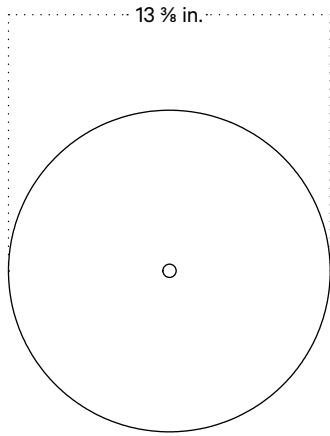

In Common With

Alien Surface Mount
Technical Specifications

Alien Surface Mount

Technical Specifications

Materials	Ceramic, steel and brass
Product weight	3.75 lbs
Lead time	12 weeks
Bulbs included (3)	E12 / 110 V / 4.5 W / 450 lm 2700 K / dimmable
Dimmer	TRIAC
Max wattage	30 W
Certifications	UL listed, damp-rated

Updated April 17, 2023

Front View

Side View

Front View: Ceiling Installation

Isometric View

Alien Surface Mount, Slim

Technical Specifications

Materials	Ceramic, steel or brass
Product weight	3 lbs
Lead time	12 weeks
Bulbs included (3)	E12 / 110 V / 4.5 W / 450 lm 2700 K / dimmable
Dimmer	TRIAC
Max wattage	30 W
Certifications	UL listed, damp-rated, ADA compliant