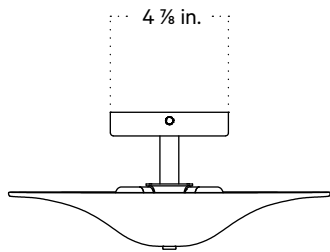

Notes

1. This fixture can be installed on a wall or ceiling.
2. This fixture has handmade elements and may exhibit variability within the same piece. These variations are inherent in the production process and are not to be considered as defects. We do our best to maintain a consistent product while honoring handmade craftsmanship.
3. Dimensions may vary within one inch.

Updated April 17, 2023

Front View

Side View

Front View: Ceiling Installation

Isometric View

Alien Surface Mount, Slim

Technical Specifications

Materials	Ceramic, steel or brass
Product weight	3 lbs
Lead time	12 weeks
Bulbs included (3)	E12 / 110 V / 4.5 W / 450 lm 2700 K / dimmable
Dimmer	TRIAC
Max wattage	30 W
Certifications	UL listed, damp-rated, ADA compliant