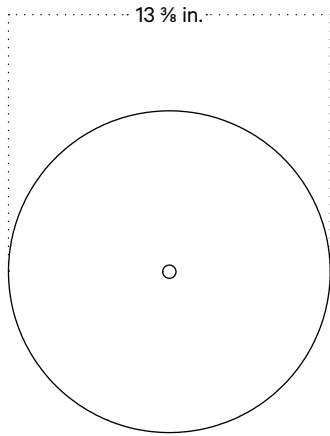

Front View

Side View

Front View: Ceiling Installation

Isometric View