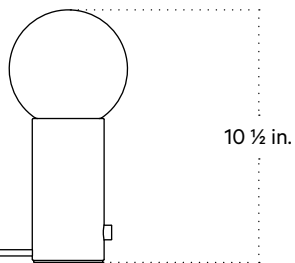

## Technical Specifications

Materials	Steel, glass
Product weight	7.5 lbs
Lead time	3 days
Bulbs included (1)	E12 / 110 V / 5.0 W / 550 lm 2700 K / dimmable
Dimmer	Integrated dimmer switch
Cord length	10 feet
Max wattage	7 W
Certifications	UL listed

## Notes

1. A rotary dimmer switch is located on the base of the fixture.
2. This table lamp comes with a 10-foot black nylon cord; length is not customizable.

Updated April 17, 2023

Front View

Top View

Side View

Isometric View

## Technical Specifications

Materials	Steel, glass
Product weight	8.25 lbs
Lead time	3 days
Bulbs included (1)	E12 / 110 V / 7.0 W / 750 lm 2700 K / dimmable
Dimmer	Integrated dimmer switch
Cord length	10 feet
Max wattage	7 W
Certifications	UL listed