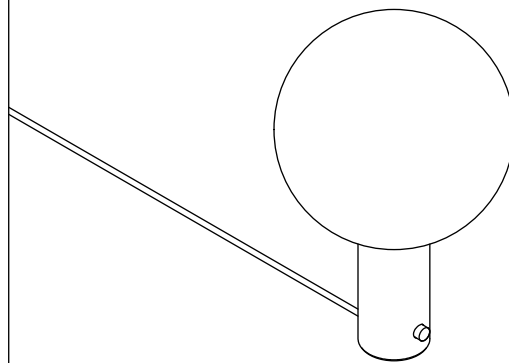

## Notes

1. A rotary dimmer switch is located on the base of the fixture.
2. This table lamp comes with a 10-foot black nylon cord; length is not customizable.

Updated April 17, 2023

Front View

Top View

Side View

## Notes

1. A rotary dimmer switch is located on the base of the fixture.
2. This table lamp comes with a 10-foot black cord; length is not customizable.

Updated April 17, 2023

Front View

Top View

Side View

Isometric View