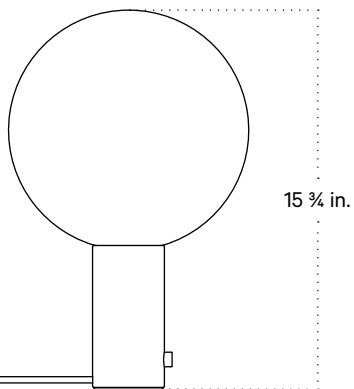

Isometric View

## Technical Specifications

Materials	Steel, glass
Product weight	9 lbs
Lead time	3 days
Bulbs included (1)	E12 / 110 V / 7.0 W / 750 lm 2700 K / dimmable
Dimmer	Integrated dimmer switch
Cord length	10 feet
Max wattage	7 W
Certifications	UL listed

## Notes

1. A rotary dimmer switch is located on the base of the fixture.
2. This table lamp comes with a 10-foot black cord; length is not customizable.

Updated April 17, 2023

Front View

Top View

Side View