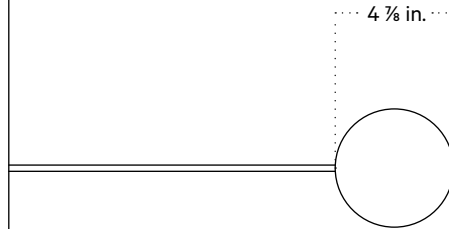

## Technical Specifications

Materials	Steel, glass
Product weight	7.5 lbs
Lead time	3 days
Bulbs included (1)	E12 / 110 V / 5.0 W / 550 lm 2700 K / dimmable
Dimmer	Integrated dimmer switch
Cord length	10 feet
Max wattage	7 W
Certifications	UL listed

## Notes

1. A rotary dimmer switch is located on the base of the fixture.
2. This table lamp comes with a 10-foot black nylon cord; length is not customizable.

Updated April 17, 2023

Front View

Top View

Side View

Isometric View