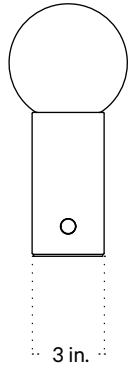

## Technical Specifications

Materials	Steel, glass
Product weight	7.5 lbs
Lead time	3 days
Bulbs included (1)	E12 / 110 V / 5.0 W / 550 lm 2700 K / dimmable
Dimmer	Integrated dimmer switch
Cord length	10 feet
Max wattage	7 W
Certifications	UL listed

## Notes

1. A rotary dimmer switch is located on the base of the fixture.
2. This table lamp comes with a 10-foot black nylon cord; length is not customizable.

Updated April 17, 2023

Front View

Top View

Side View

Isometric View