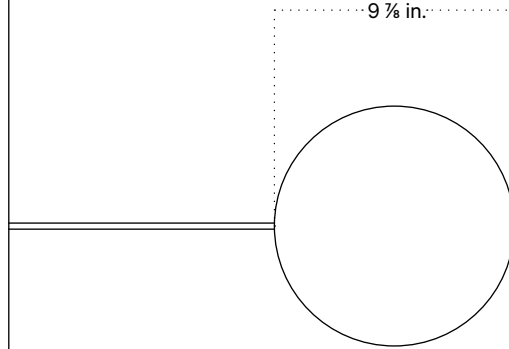

## Notes

1. A rotary dimmer switch is located on the base of the fixture.
2. This table lamp comes with a 10-foot black cord; length is not customizable.

Updated April 17, 2023

Front View

Top View

Side View

Isometric View