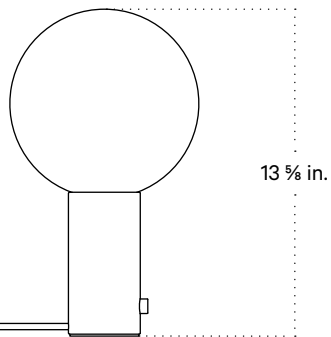

## Technical Specifications

Materials	Steel, glass
Product weight	8.25 lbs
Lead time	3 days
Bulbs included (1)	E12 / 110 V / 7.0 W / 750 lm 2700 K / dimmable
Dimmer	Integrated dimmer switch
Cord length	10 feet
Max wattage	7 W
Certifications	UL listed

## Notes

1. A rotary dimmer switch is located on the base of the fixture.
2. This table lamp comes with a 10-foot black nylon cord; length is not customizable.

Updated April 17, 2023

Front View

Top View

Side View

Isometric View

## Technical Specifications

Materials	Steel, glass
Product weight	9 lbs
Lead time	3 days
Bulbs included (1)	E12 / 110 V / 7.0 W / 750 lm 2700 K / dimmable
Dimmer	Integrated dimmer switch
Cord length	10 feet
Max wattage	7 W
Certifications	UL listed