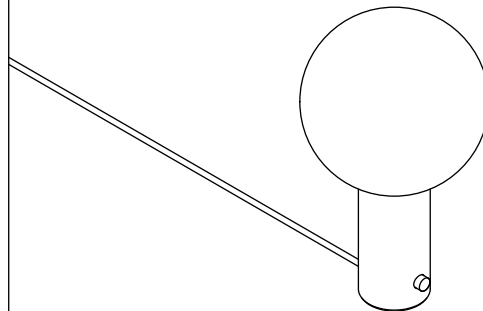

## Notes

1. A rotary dimmer switch is located on the base of the fixture.
2. This table lamp comes with a 10-foot black nylon cord; length is not customizable.

Updated April 17, 2023

Front View

Top View

Side View

Isometric View