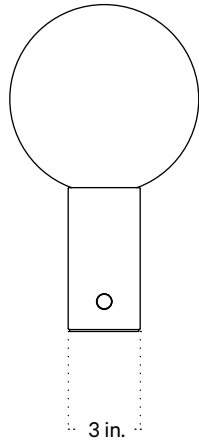

## Notes

1. A rotary dimmer switch is located on the base of the fixture.
2. This table lamp comes with a 10-foot black nylon cord; length is not customizable.

Updated April 17, 2023

Front View

Top View

Side View

## Technical Specifications

Materials	Steel, glass
Product weight	8.25 lbs
Lead time	3 days
Bulbs included (1)	E12 / 110 V / 7.0 W / 750 lm 2700 K / dimmable
Dimmer	Integrated dimmer switch
Cord length	10 feet
Max wattage	7 W
Certifications	UL listed

Isometric View