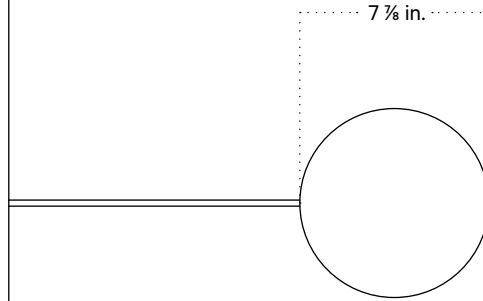

## Technical Specifications

Materials	Steel, glass
Product weight	8.25 lbs
Lead time	3 days
Bulbs included (1)	E12 / 110 V / 7.0 W / 750 lm 2700 K / dimmable
Dimmer	Integrated dimmer switch
Cord length	10 feet
Max wattage	7 W
Certifications	UL listed

## Notes

1. A rotary dimmer switch is located on the base of the fixture.
2. This table lamp comes with a 10-foot black nylon cord; length is not customizable.

Updated April 17, 2023

Front View

Top View

Side View

Isometric View