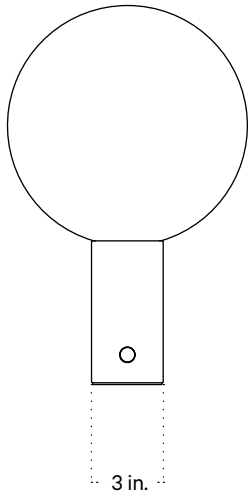

Isometric View

## Technical Specifications

Materials	Steel, glass
Product weight	9 lbs
Lead time	3 days
Bulbs included (1)	E12 / 110 V / 7.0 W / 750 lm 2700 K / dimmable
Dimmer	Integrated dimmer switch
Cord length	10 feet
Max wattage	7 W
Certifications	UL listed

## Notes

1. A rotary dimmer switch is located on the base of the fixture.
2. This table lamp comes with a 10-foot black cord; length is not customizable.

Updated April 17, 2023

Front View

Top View

Side View